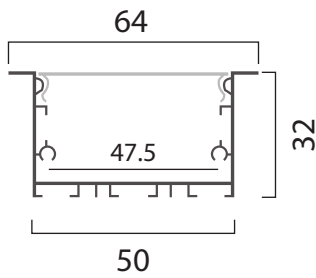

DIMENSION

PRODUCT

Name	ALP ALUMINUM PROFILE
Reference	EL-ALP-5032R
Body color	Grey
Material	Aluminum
Category	Recessed
Diffuser Material	PC

DIMENSION

Body length	3 MTRs
Base width	50mm
Upper Width	64mm
Height	32mm